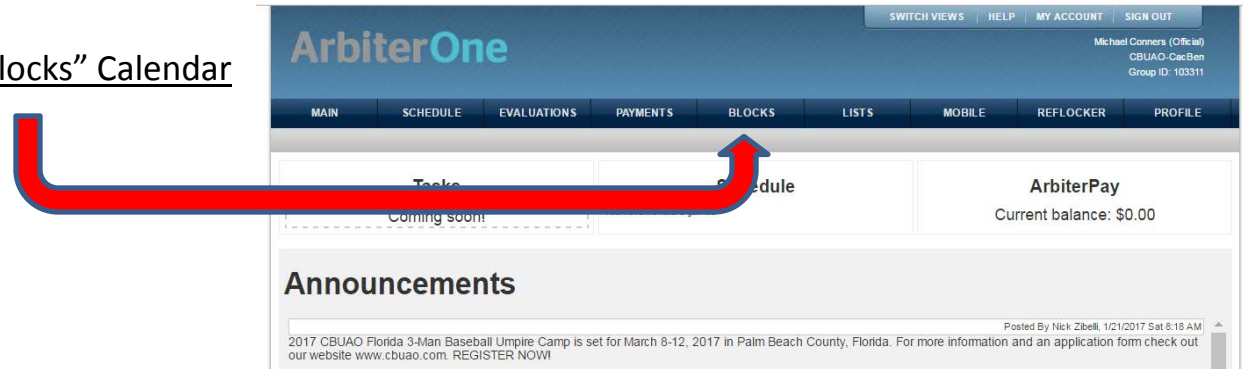

Setting Travel Limits in Arbiter

Arbiter allows you set your “departure” location based on the day of the week. It also allows you to set the number of miles you can travel from that location to a game on each day. This is helpful if you work far from home, wish to work games close to work some days and close to home others, or have more travel flexibility some days than others.

STEP 1: Log into your Arbiter Sports account

STEP 2: Open up your “Blocks” Calendar